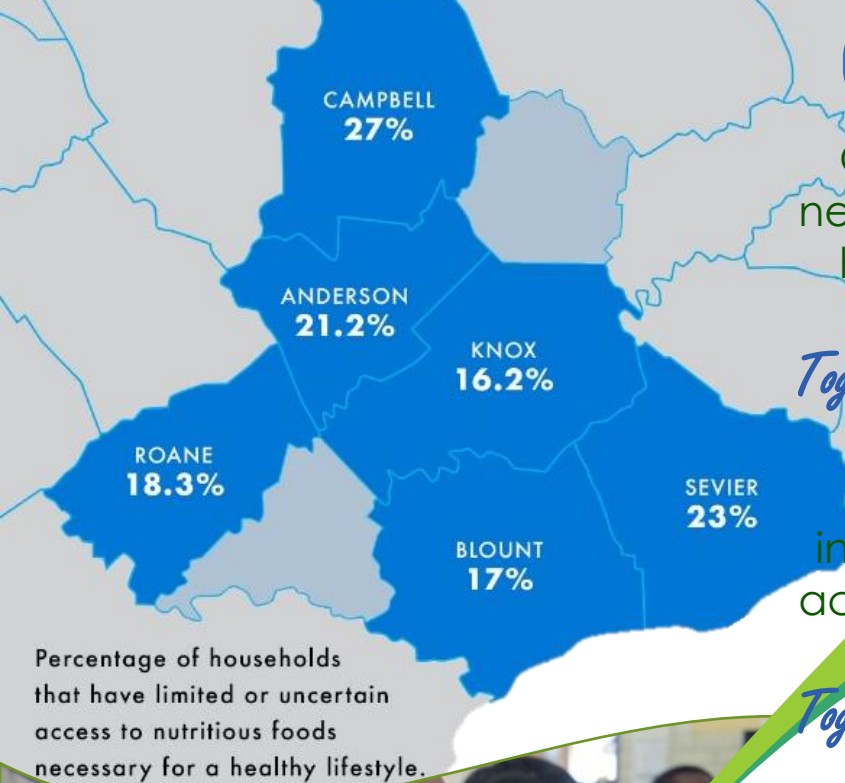

The grant money awarded by **Y-12 FCU Gives** is utilized by recipient organizations specifically to **fight childhood hunger in East Tennessee**.

**100%** of money raised by the **Foundation** is spent **feeding children with no administration fees** taken out.

# GIVES foundation

fighting childhood hunger

The Y-12 FCU Gives Foundation is feeding hungry children in East Tennessee

An estimated **26,010** children in **East Tennessee** do not know where their next meal is coming from but...

*Together, we can change that!*

501 Lafayette Drive  
Oak Ridge, TN 37831  
Y12fcugives.org  
Facebook.com/Y12FCUGives  
Instagram.com/Y12FCUGives

Percentage of households that have limited or uncertain access to nutritious foods necessary for a healthy lifestyle.